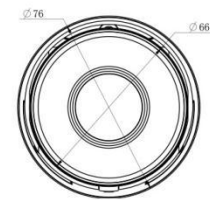

AI Weather-proof Mini Bullet Network Camera

Structure Diagrams

Units: mm

Accessories Support

A01 Pole Mount

Weight: 720g
Dimensions: 170*51.5*152.6mm

A03 External Corner Bracket

Weight: 900g
Dimensions: 170*152.5*76.3mm