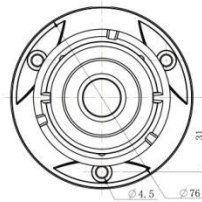

AI Weather-proof Mini Bullet Network Camera

Structure Diagrams

Units: mm

Accessories Support

A01 Pole Mount

Weight: 720g
Dimensions: 170*51.5*152.6mm

A03 External Corner Bracket

Weight: 900g
Dimensions: 170*152.5*76.3mm