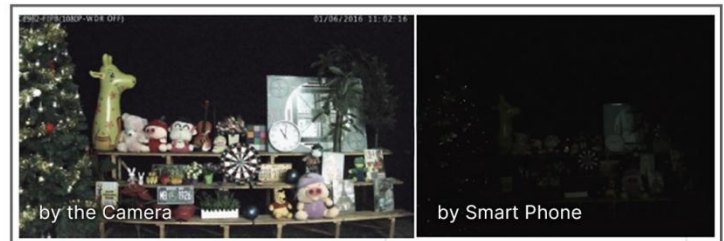

0.005Lux Ultra Low-light

The starlight camera is able to deliver high detailed color images even in low light environment reaching 0.005Lux(Color) or 0Lux(B/W), and near infrared light environments without any supplementary lighting.