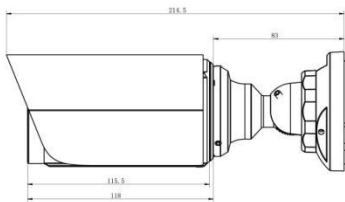

AI Weather-proof Mini Bullet Network Camera

Structure Diagrams

Units: mm

Accessories Support

A01 Pole Mount

Weight: 720g
Dimensions: 170*51.5*152.6mm

A03 External Corner Bracket

Weight: 900g
Dimensions: 170*152.5*76.3mm