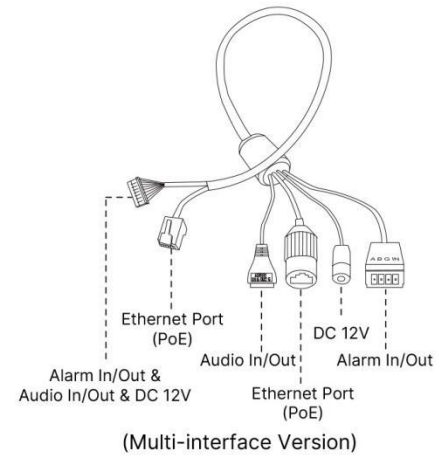

AI Weather-proof Mini Bullet Network Camera

Structure Diagrams

Units: mm

Accessories Support

A01 Pole Mount

Weight: 720g
Dimensions: 170*51.5*152.6mm

Weight: 900g
Dimensions: 170*152.5*76.3mm

A63 Junction Box

Weight: 620g
Dimensions: 134*126*40mm

Milesight | www.milesight.com

Contact Us: sales@milesight.com support@milesight.com

Add: 220 NE 51st Street, Oakland Park, Florida 33334, USA
Tel: +1-800-561-0485

Add: 925, Anyang SK V1 Center, LS-ro 116beon-gil, Dongan-gu, Anvang-si, Korea
Tel: +82-31-990-7732

Add: Building C09, Software Park Phase III, Xiamen 361024, Fujian, China
Tel: +86-592-5922772