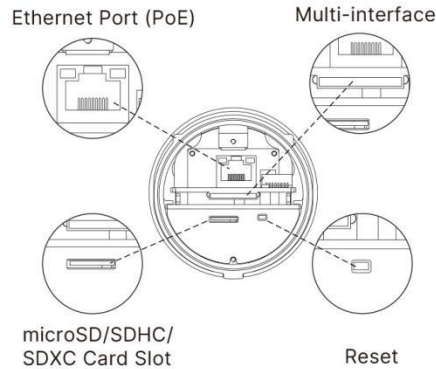

AI Weather-proof Mini Bullet Network Camera

Structure Diagrams

Units: mm

Accessories Support

A01 Pole Mount

Weight: 720g
Dimensions: 170*51.5*152.6mm

A03 External Corner Bracket

Weight: 900g
Dimensions: 170*152.5*76.3mm